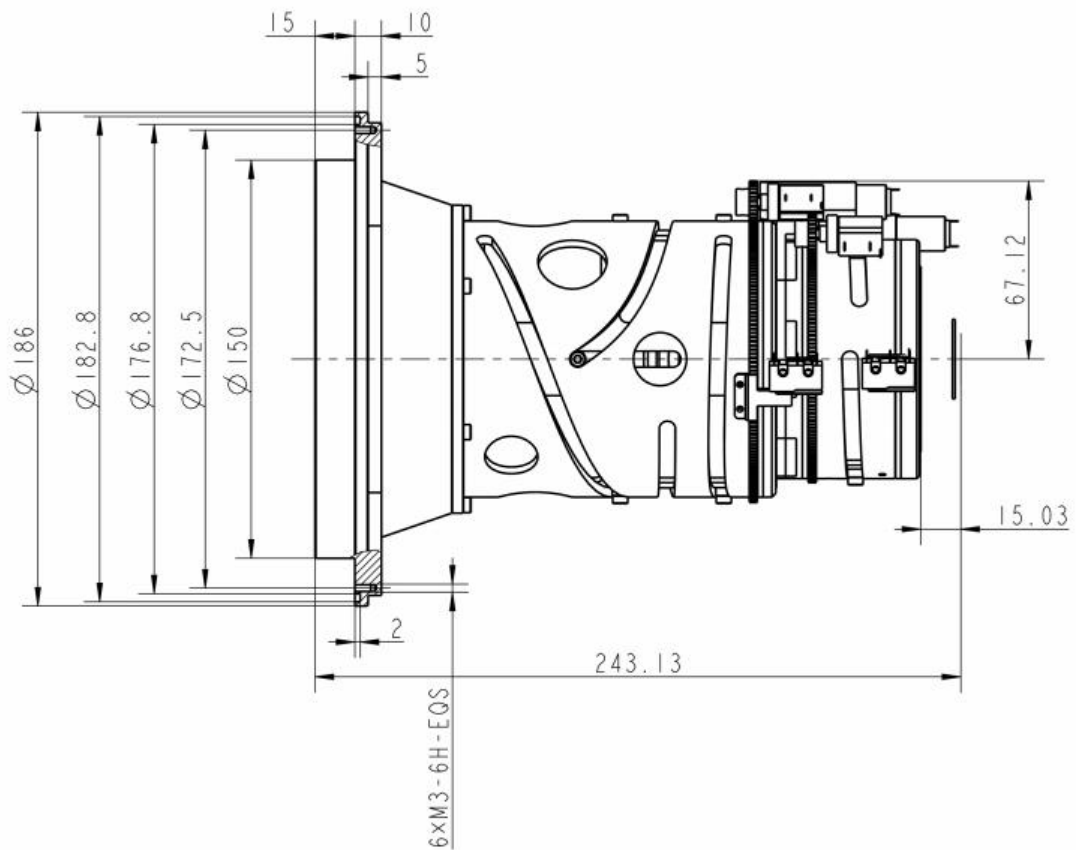

# SZ3015L2 30-150MM F1.1 ZOOM LENS

Focus: 30-150mm

F: 0.85/30mm 1.2/150mm

FOV: 28.7°X 23.15°/5.86° X 4.69° (1280x1024 12um)

Coating: DLC(front part)

Power:DC12V 0.15A

Weight: 2.82kg(without cover)

Imaging range: 10m~∞