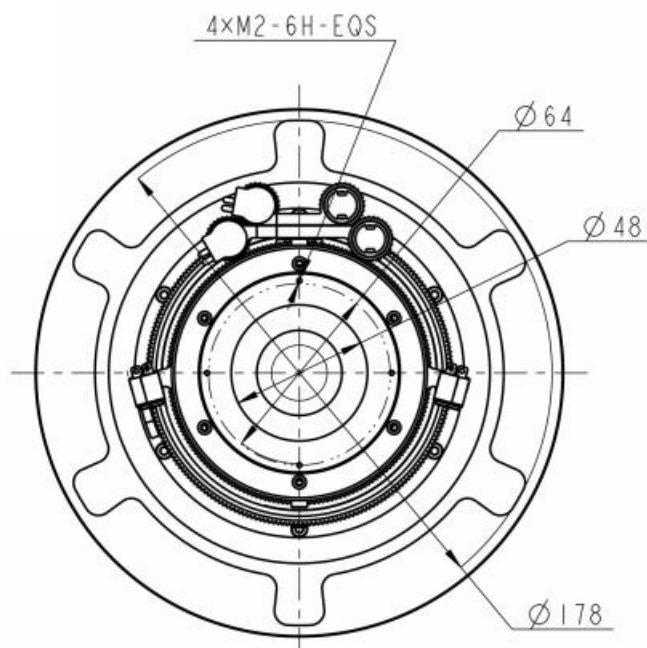

# SZ3015L2 30-150MM F1.1 ZOOM LENS

Focus: 30-150mm

F: 0.85/30mm 1.2/150mm

FOV: 28.7°X 23.15°/5.86° X 4.69° (1280x1024 12um)

Coating: DLC(front part)

Power:DC12V 0.15A

Weight: 2.82kg(without cover)

Imaging range: 10m~∞